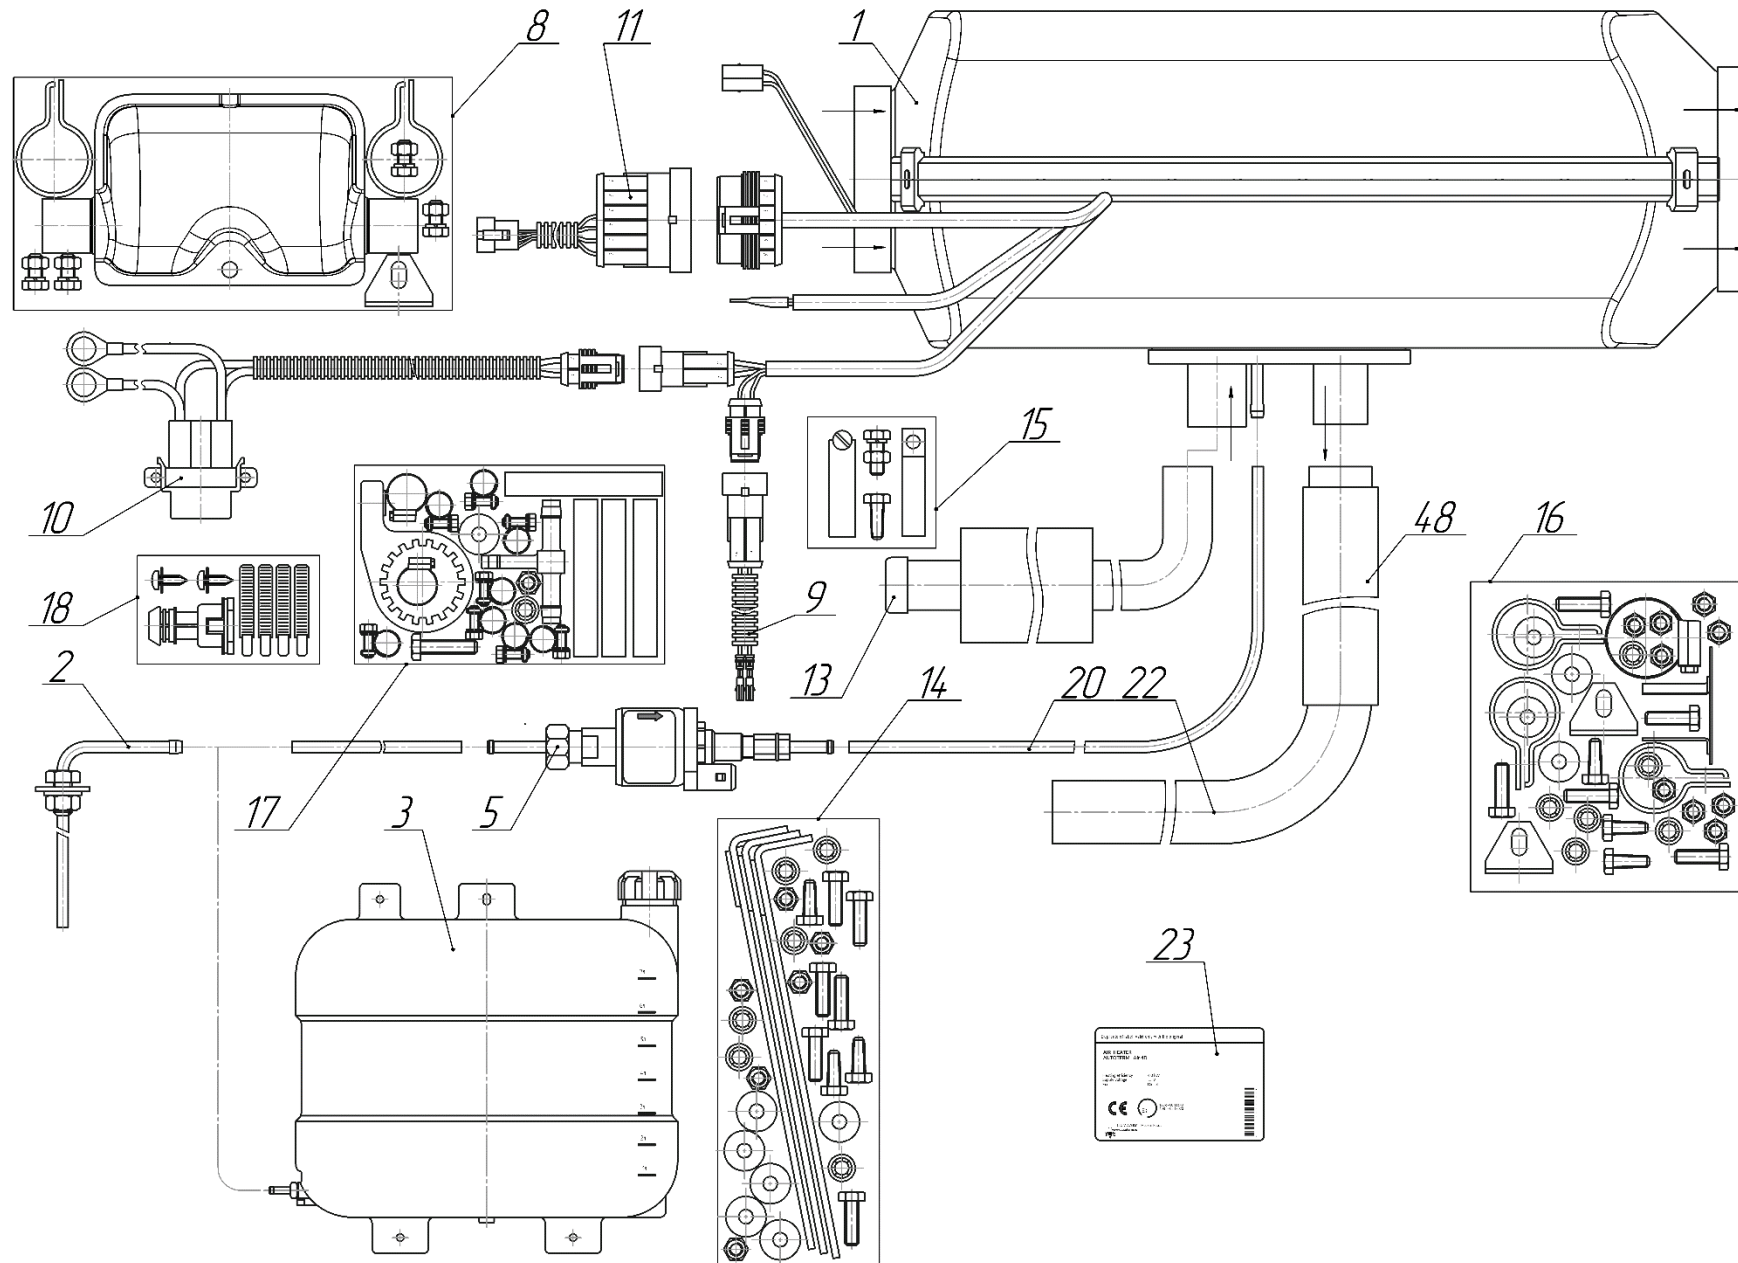

Figure 1 – Contents of the installation kit

Table 1

№	Part/assembly description and designation	Notes	Air 4D (24V)	Air 4D ASSY	Air 4D (24V)	Air 4D ASSY	Air 4D (24V)	Air 4D ASSY	Air 4D ASSY	Air 4D (24V)	Air 4D ASSY	Air 4D (24V)	Air 4D ASSY
			ASSY 4760	4765	ASSY 5150	5155	ASSY 5375	5380	5780	ASSY 5735	5740	ASSY 5745	5750
	Air heater number		1	2	3	4	5	6	7	8	9	10	11
1	Heater												
	ASSY 4761	24V	1		1		1						
	ASSY 4766	12V		1		1		1					
	ASSY 5781	12V							1				
	ASSY 5736	24V								1		1	
	ASSY 5741	12V									1		1
2	Fuel intake												
	ASSY 807		1	1	1	1				1	1		
3	Fuel tank												
	ASSY 291 or ASSY 4121	БТ7-Ш or БТ7-Ш2	1	1	1	1				1	1		
5	Fuel pump												
	P0631 24V	Thomas Magnete	1										
	P0630 12V	Thomas Magnete		1									
	ASSY 5032	TH11-6,8ml-24V			1					1			
	ASSY 5030	TH11-6,8ml-12V				1			1		1		
8	Exhaust silencer												
	ASSY 3944		1	1	1	1			1	1	1		
9	Fuel pump harness												
	ASSY 2061		1	1	1	1			1	1	1		
10	Power supply harness												
	ASSY 4007	24V	1	1	1	1			1	1	1		
11	Control panel harness												
	ASSY 2067		1	1	1	1			1	1	1		
13	Air intake pipe with silencer												
	ASSY 2552		1	1	1	1			1	1	1		
14	Fuel tank БТ7 installation kit												
	ASSY 9020		1	1	1	1				1	1		
15	Air intake mounting kit												
	ASSY 9021		1	1	1	1			1	1	1		
16	Exhaust pipe and heater mounting kit												
	ASSY 9022		1	1	1	1			1	1	1		