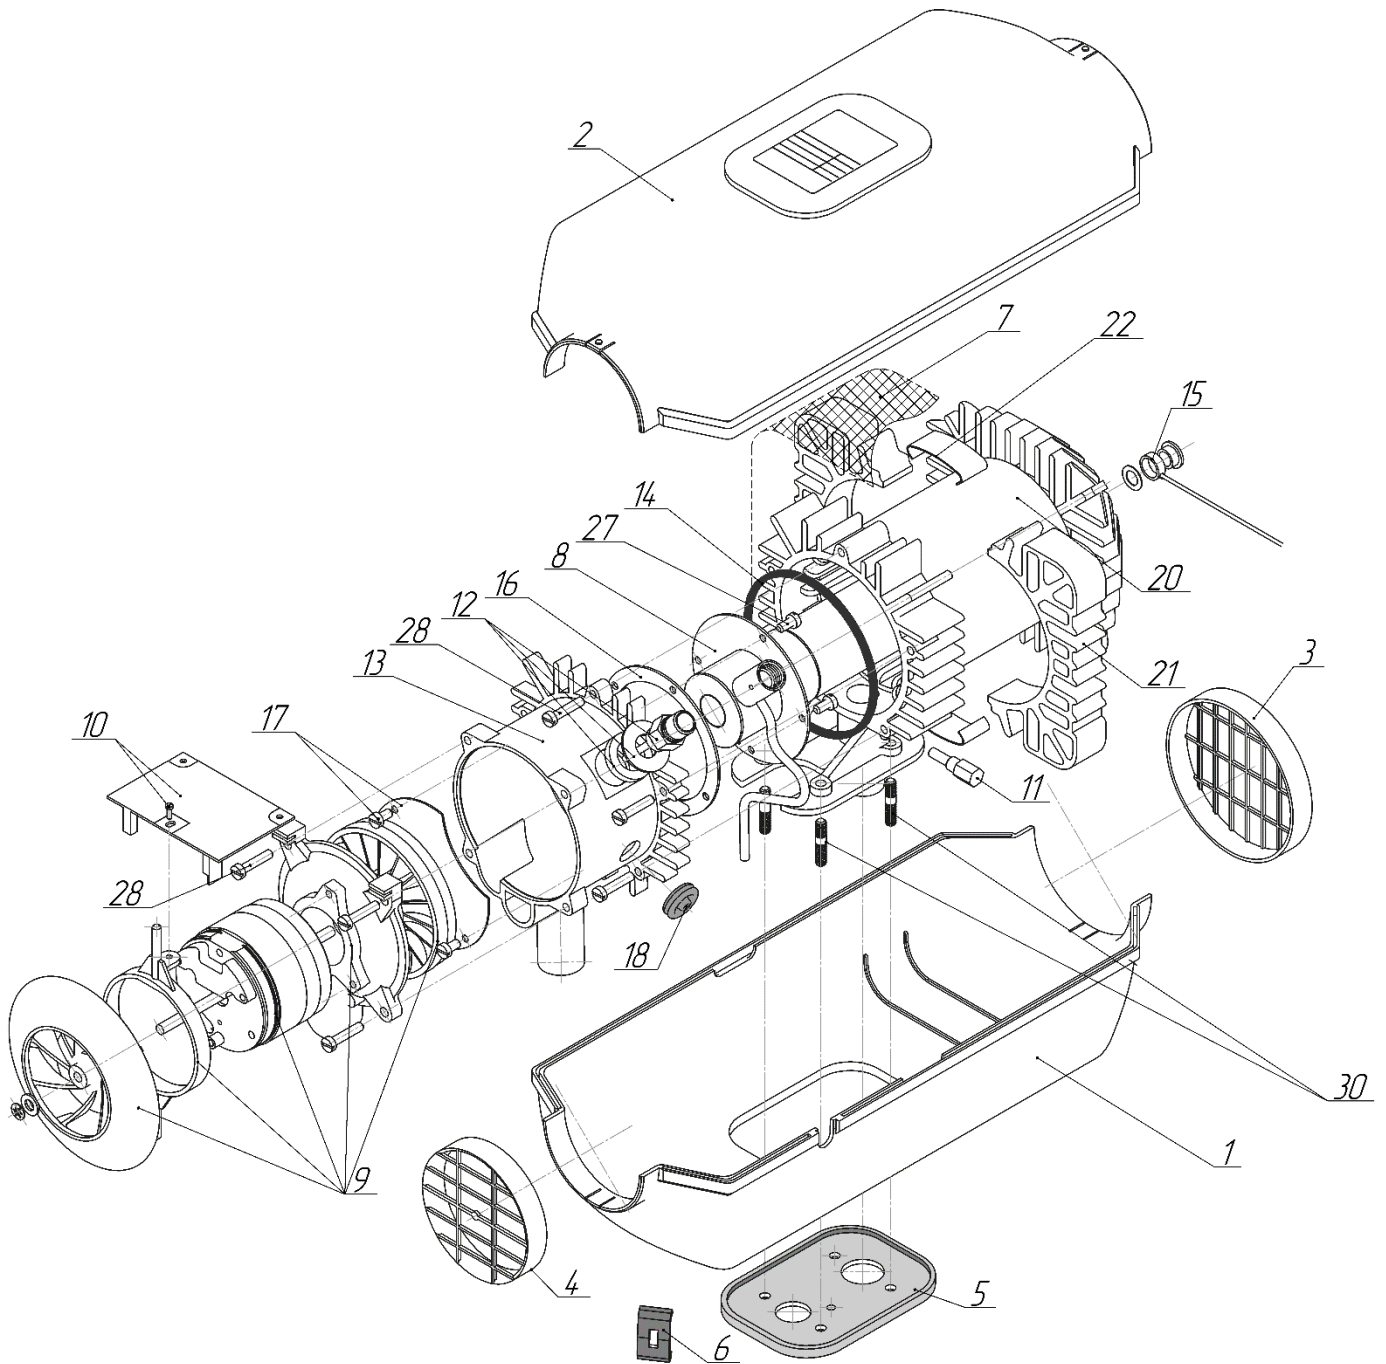

No	Part/assembly description and designation	Notes	Air 4D (24V) ASSY 4760	Air 4D ASSY 4765	Air 4D (24V) ASSY 5150	Air 4D ASSY 5155	Air 4D (24V) ASSY 5375	Air 4D ASSY 5380	Air 4D ASSY 5780	Air 4D (24V) ASSY 5735	Air 4D ASSY 5740	Air 4D (24V) ASSY 5745	Air 4D ASSY 5750
	Air heater number		1	2	3	4	5	6	7	8	9	10	11
17	Fuel system mounting kit												
	ASSY 9024		1	1	1	1			1	1	1		
18	Wiring harnesses mounting kit												
	ASSY 9050		1	1	1	1			1	1	1		
20	Fuel supply line												
	p.879	L=5,5 m	1	1	1	1			1	1	1		
22	Exhaust pipe												
	p.1106	Metal hose L=1 m	1	1	1	1			1				
	ASSY 5381	L=1 m								1	1		
23	Duplicate of label												
	p.5104		1		1		1						
	p.5105			1		1		1					
	p.6321								1				
	p.6279									1		1	
	p.6280										1		1
48	Heat insulation (28x5x450)		1	1	1	1			1				